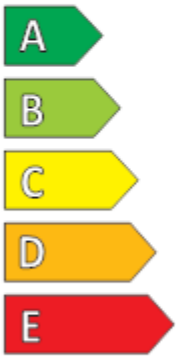

GOODYEAR

547003

215/55R17 94 V

C1

**A**

**A**

2020/740

BRIDGESTONE