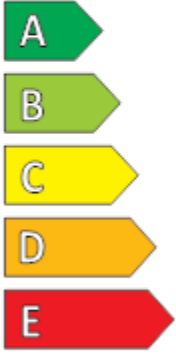

BRIDGESTONE

13952

215/55 R17 94 V

C1

A

A

2020/740