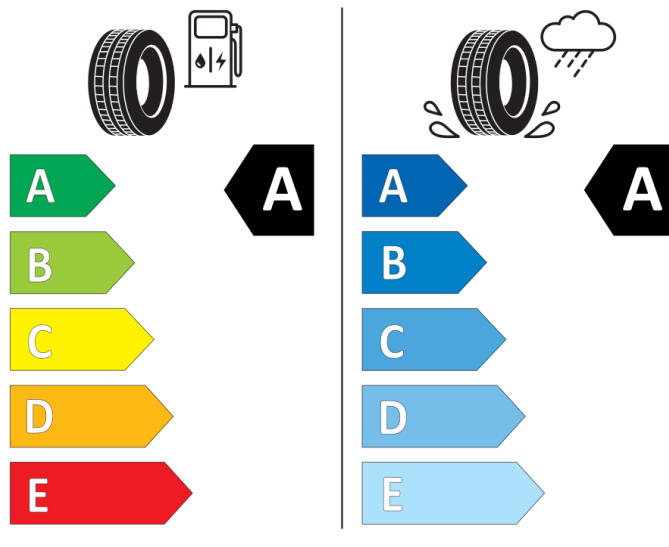

GOODYEAR

546793

205/60R16 92 V

Cl

2020/740

BRIDGESTONE

13950

205/60 R16 92 V

Cl

2020/740

Conti nental

0358154

205/60 R 16 92 V

Cl

2020/740