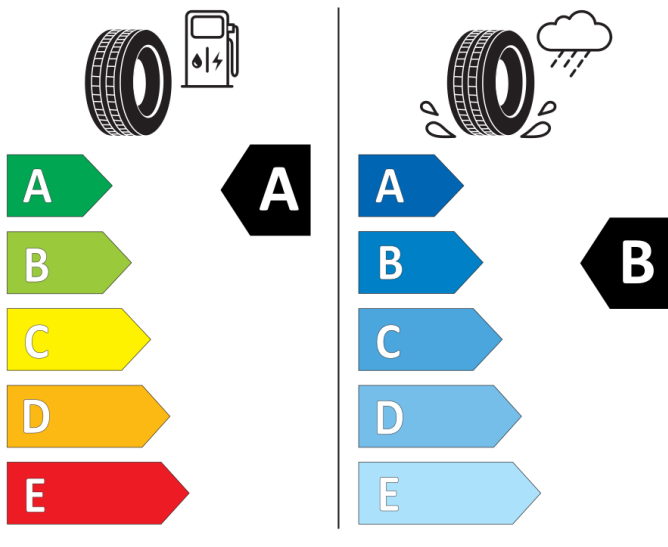

GOODYEAR

546793

205/60R16 92 V

Cl

2020/740

BRIDGESTONE

13950

205/60 R16 92 V

Cl

2020/740

Conti nental

0358154

205/60 R 16 92 V

Cl

2020/740