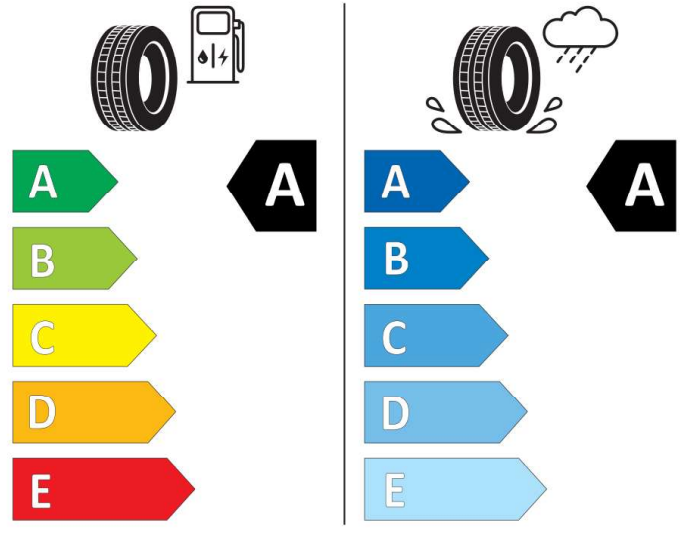

2020/740

KUMHO ES31

2259623

185/65R15 88 H

Cl

2020/740

BRIDGESTONE

13945