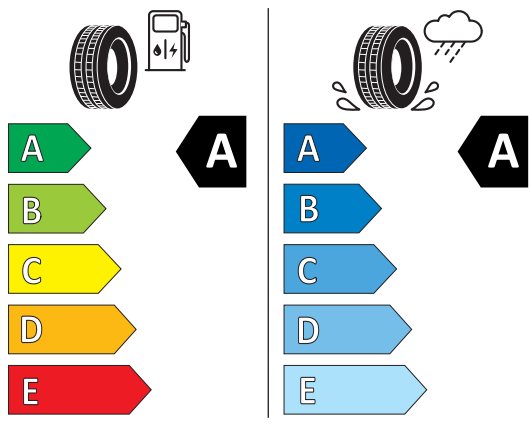

Giti Tire

A4024

205/75R16C 113/111 R

C2

2020/740