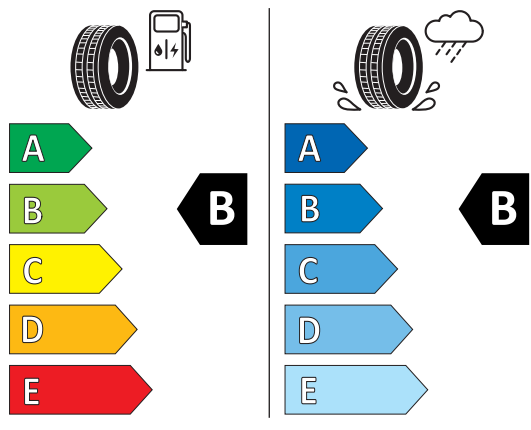

Bridgestone

22945

205/75 R16 C 10 PR 113/111 R C2

2020/740

Bridgestone

21862

205/75 R16 C 10 PR 113/111 R C2

2020/740