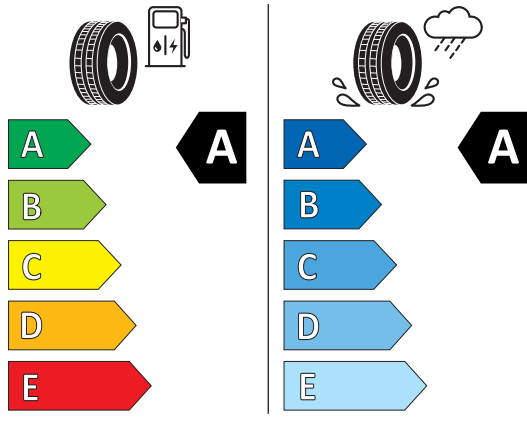

C2

2020/740

MAXXIS

ETL00075700

205/75R16C 113/111 R

C2

2020/740

Giti Tire