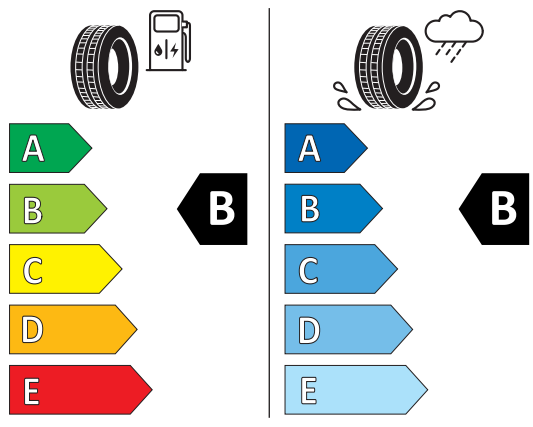

PIRELLI

38972

255/55R18 105 T

C1

2020/740