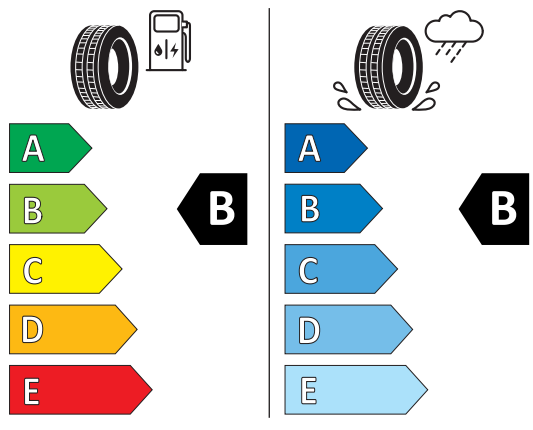

C1

2020/740

GOODYEAR

579263

255/55R18 105 T

C1

2020/740

GOODYEAR