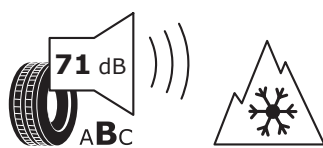

C1

2020/740

GOODYEAR

579263

255/55R18 105 T

C1

2020/740

GOODYEAR