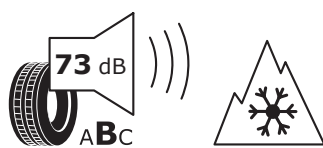

GOODYEAR

581323

215/65R16C 109/107 T

C2