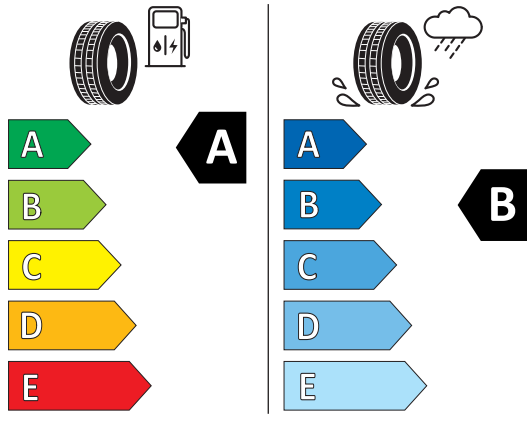

GOODYEAR

580984

215/65R16C 109/107 T

C2

2020/740

GOODYEAR

581323

215/65R16C 109/107 T