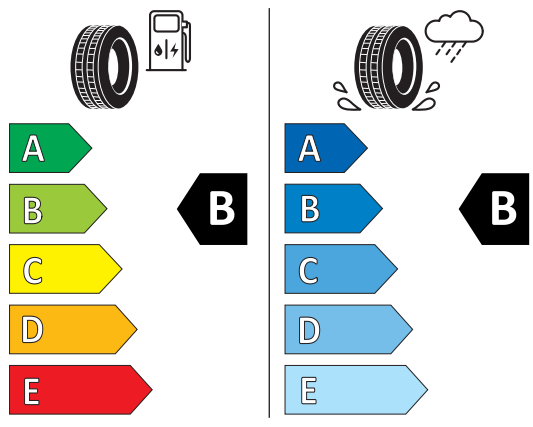

GOODYEAR

581323

215/65R16C 109/107 T

C2

2020/740