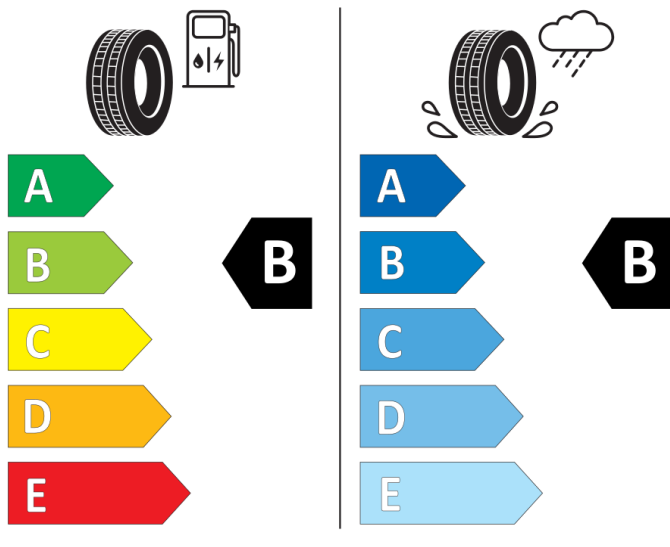

Cl

2020/740

PIRELLI

38973

235/60R18 103 T

Cl

2020/740

GOODYEAR