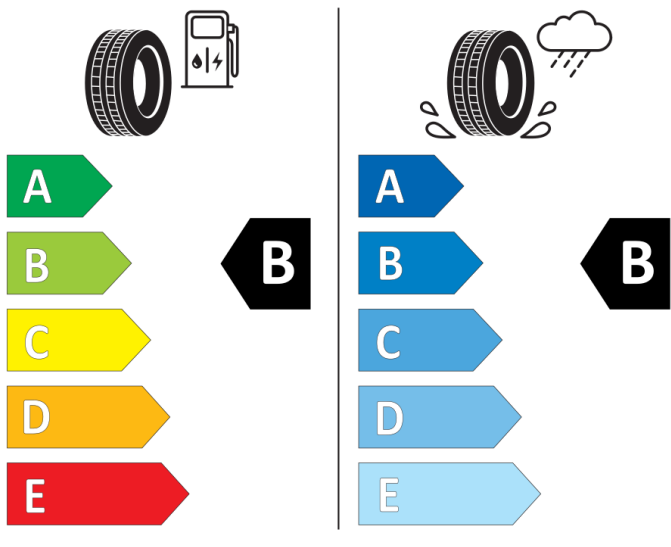

Cl

2020/740

PIRELLI

38973

235/60R18 103 T

Cl

2020/740

GOODYEAR