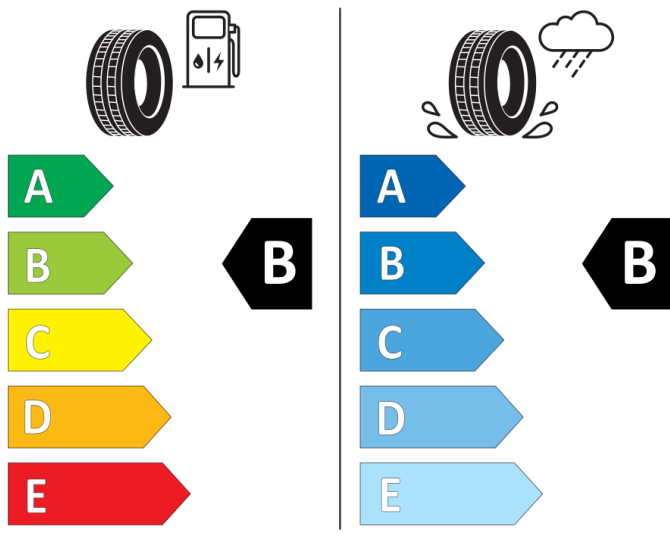

GOODYEAR

579263

255/55R18 105 T

Cl