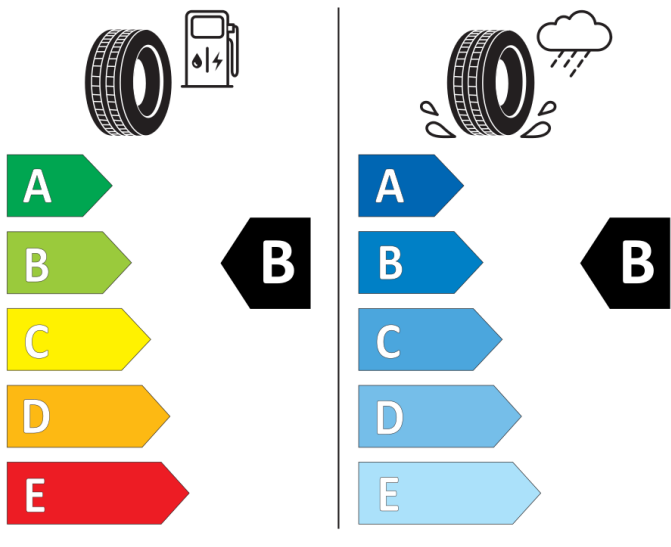

PIRELLI

38972

255/55R18 105 T

Cl

2020/740