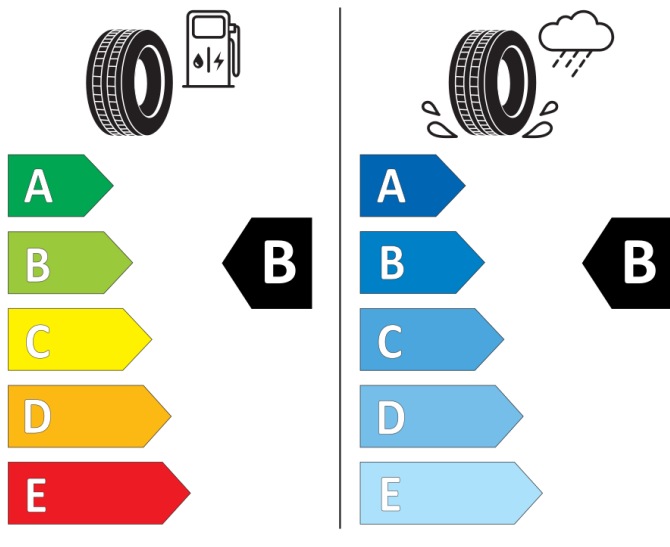

2020/740

GOODYEAR

579262

235/60R18 103 T

Cl

2020/740

GOODYEAR

579263