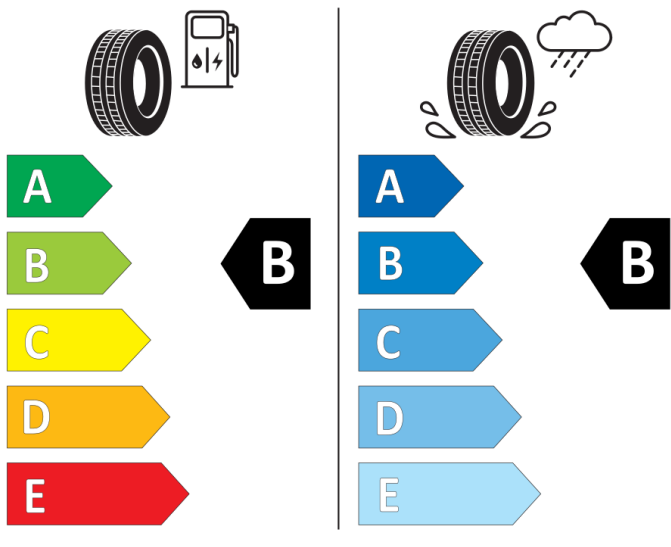

GOODYEAR

579263

255/55R18 105 T

Cl

2020/740