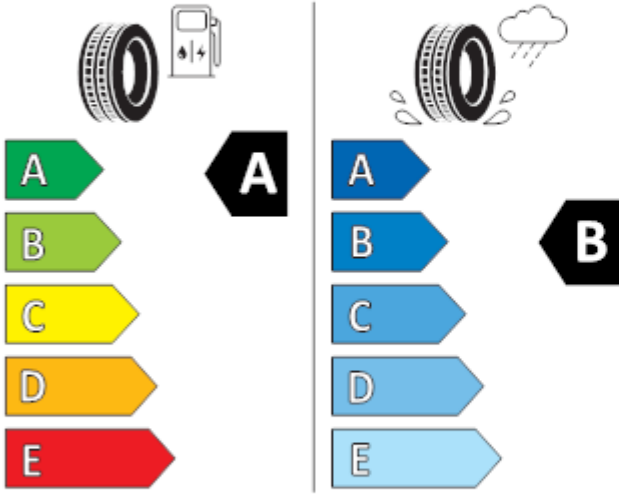

GOODYEAR

546793

205/60R16 92 V

C1

2020/740

BRIDGESTONE

13950

205/60 R16 92 V