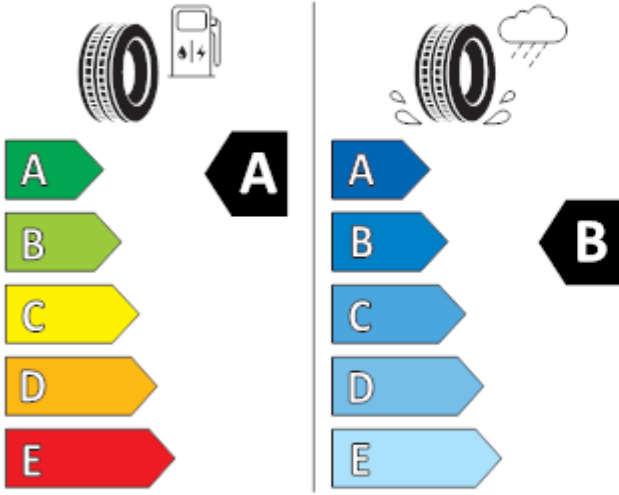

C1

2020/740

GOODYEAR

546793

205/60R16 92 V

C1

2020/740

Continental