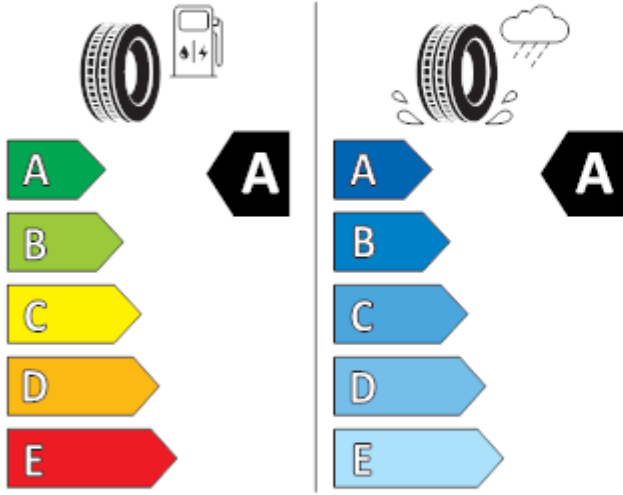

Continental

0358154

205/60 R 16 92 V

C1