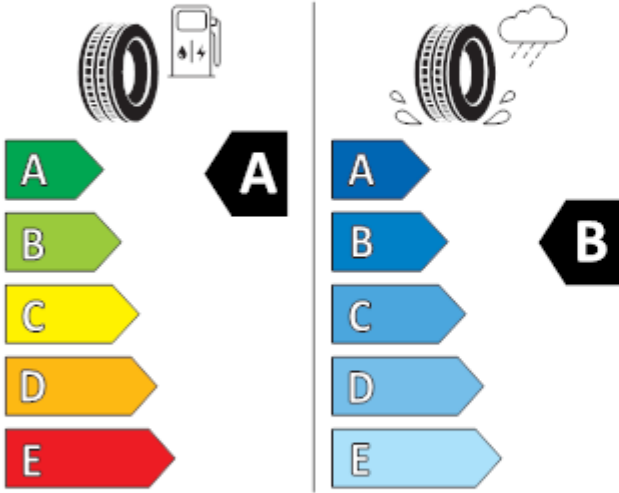

GOODYEAR

546793

205/60R16 92 V

C1