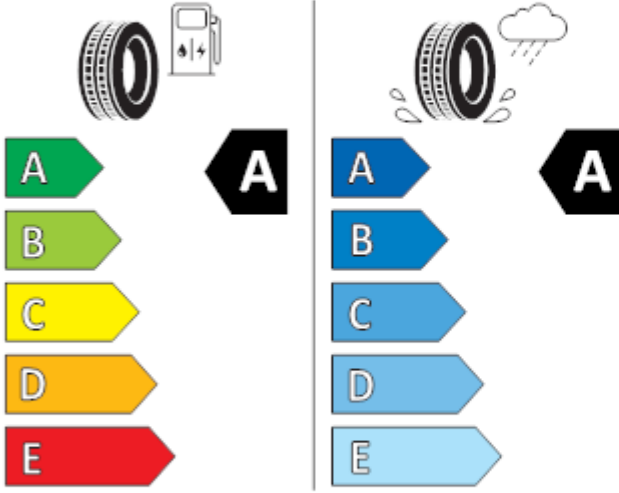

BRIDGESTONE

13952

215/55 R17 94 V

C1