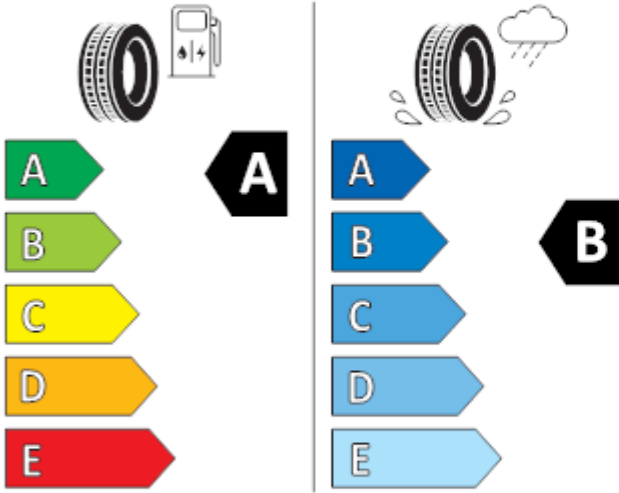

2020/740

MICHELIN

374250

215/55R17 94 V

C1

2020/740

BRIDGESTONE

13952