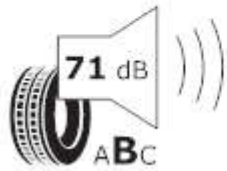

BRIDGESTONE

13952

215/55 R17 94 V

C1

2020/740

BRIDGESTONE

13952

215/55 R17 94 V