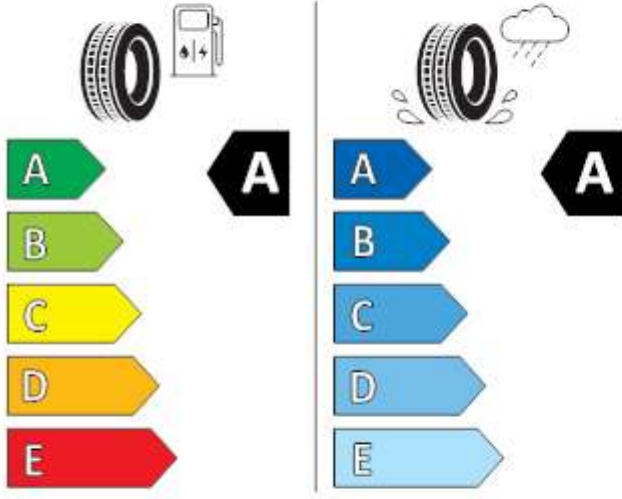

BRIDGESTONE

13952

215/55 R17 94 V

C1

2020/740

BRIDGESTONE

13952

215/55 R17 94 V