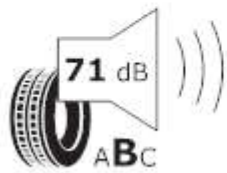

Continental

0358217

215/55 R 17 94 V

C1