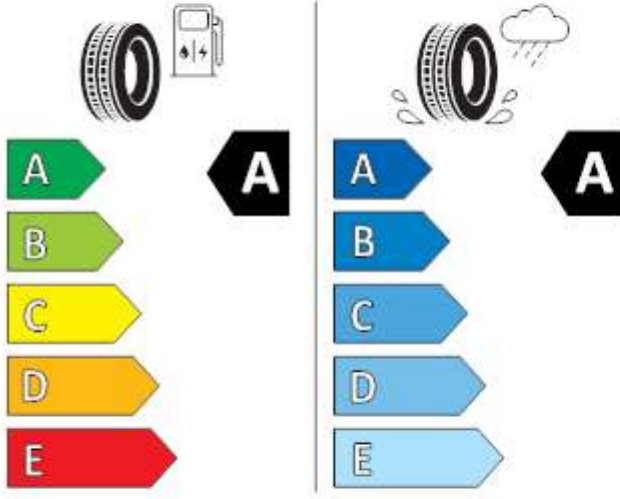

BRIDGESTONE

13952

215/55 R17 94 V

C1