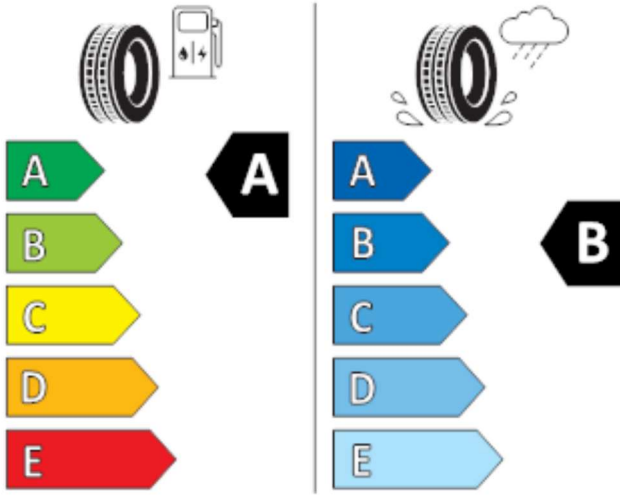

MICHELIN

069790

205/55R17 91 V

C1