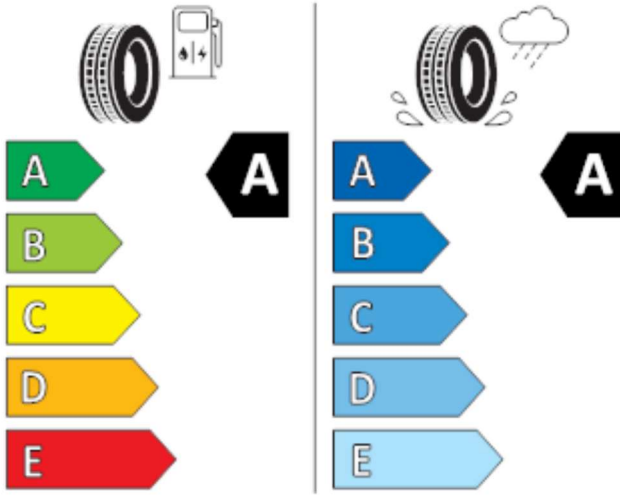

C1

2020/740

GOODYEAR

582740

205/55R17 91 V

C1

2020/740

Continental