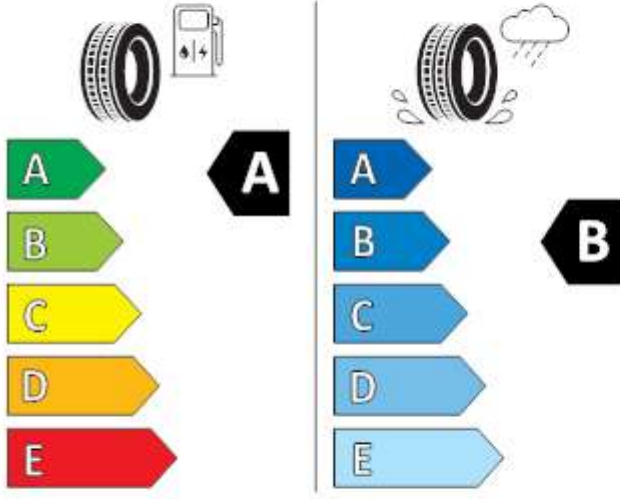

GOODYEAR

546607

185/65R15 88 H

C1

2020/740

Continental

0358474

185/65 R 15 88 H