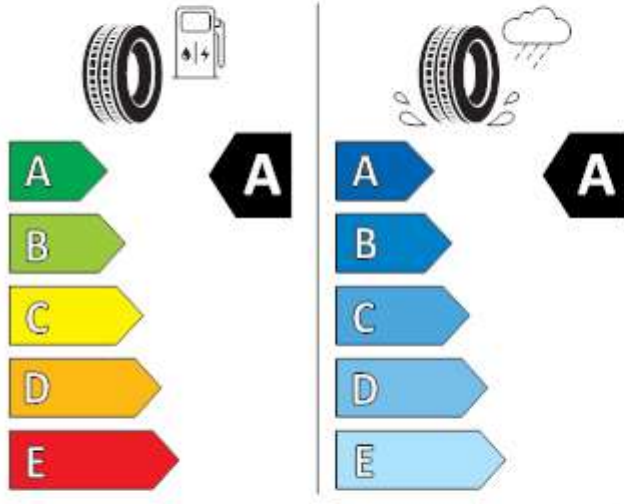

C1

2020/740

KUMHO ES31

2259623

185/65R15 88 H

C1

2020/740

Continental