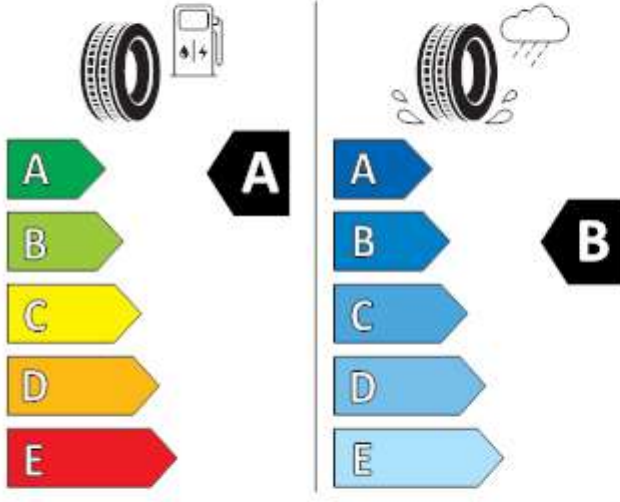

Continental

0314699

185/65 R 15 88 H

C1