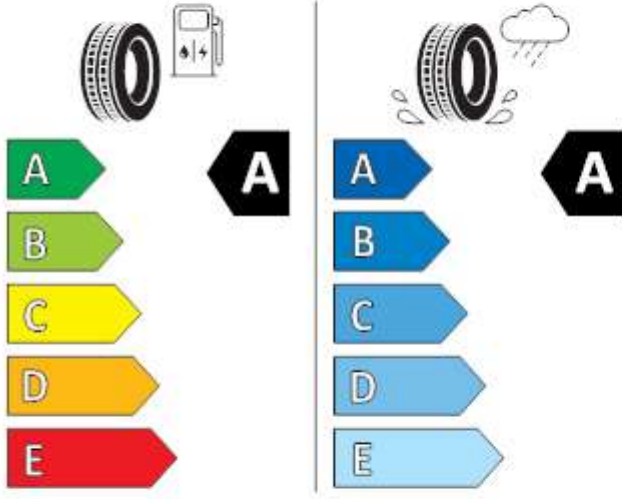

Continental

0358474

185/65 R 15 88 H

C1