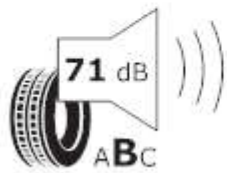

BRIDGESTONE

13264

205/60 R16 92 H

C1

2020/740

GOODYEAR

546287

205/60R16 92 H

C1

2020/740

MICHELIN

941957

205/60R16 92 H

C1

2020/740