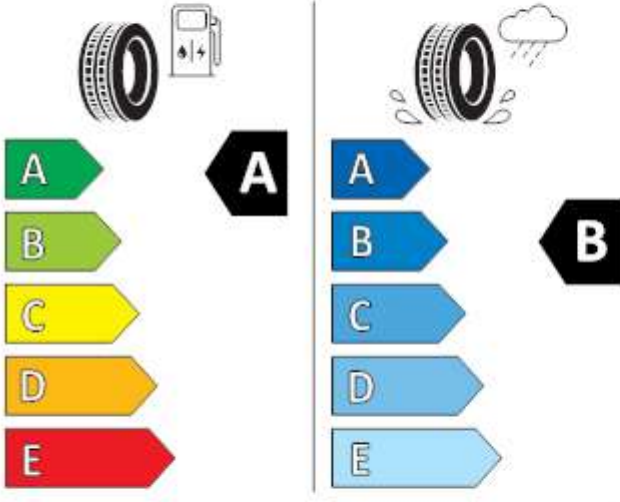

GOODYEAR

546287

205/60R16 92 H

C1