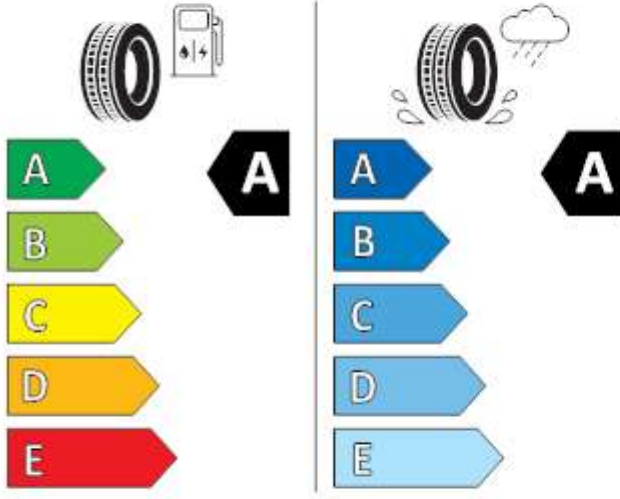

BRIDGESTONE

13264

205/60 R16 92 H

C1

2020/740

GOODYEAR

546287

205/60R16 92 H