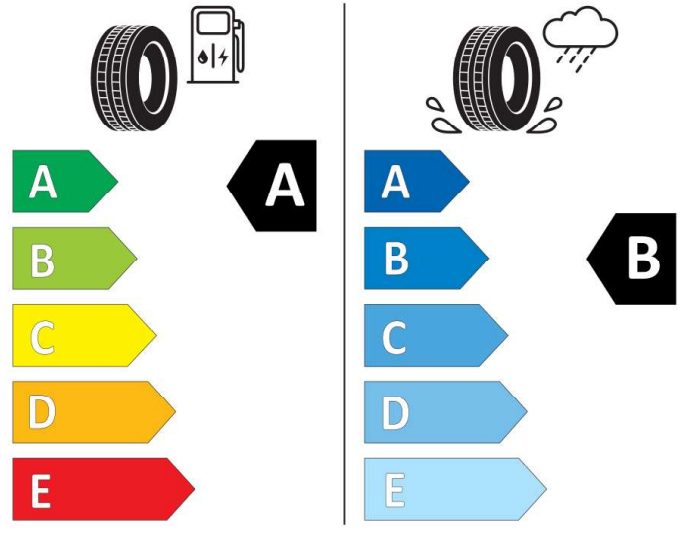

2020/740

GOODYEAR

546793

205/60R16 92 V

Cl

2020/740

GOODYEAR

546793