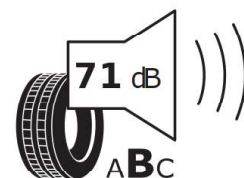

Conti nental

0314678

205/60 R 16 92 V

Cl