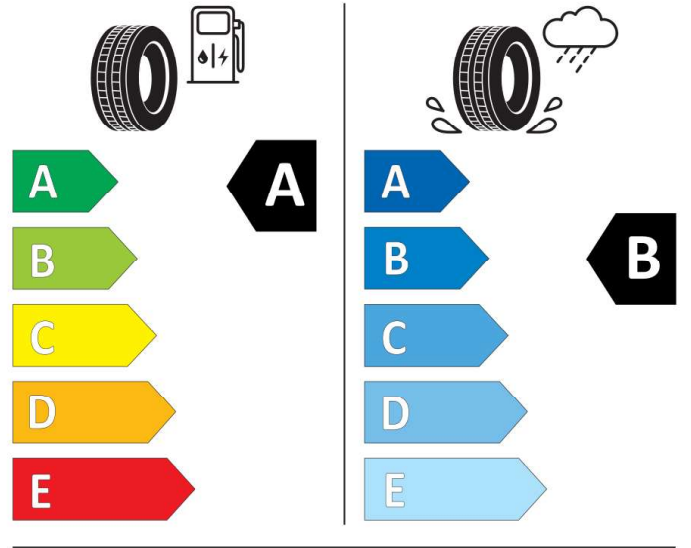

2020/740

GOODYEAR

546793

205/60R16 92 V

Cl

2020/740

GOODYEAR

546793