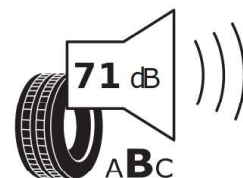

2020/740

BRIDGESTONE

13950

205/60 R16 92 V

Cl