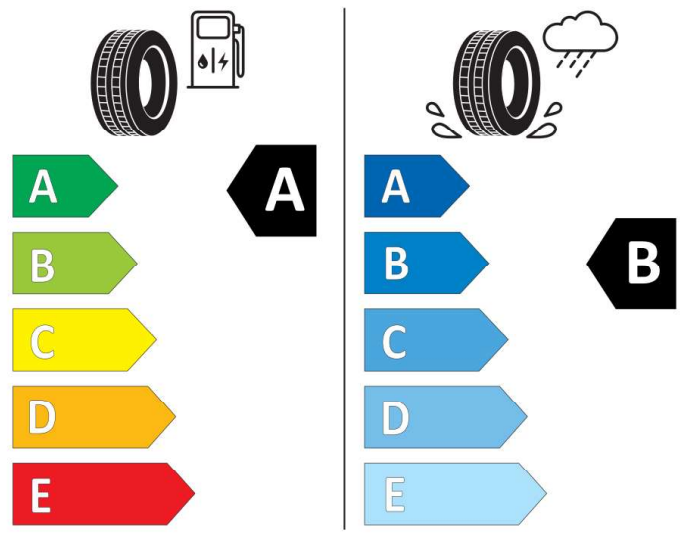

Conti nental

0314678

205/60 R 16 92 V

Cl