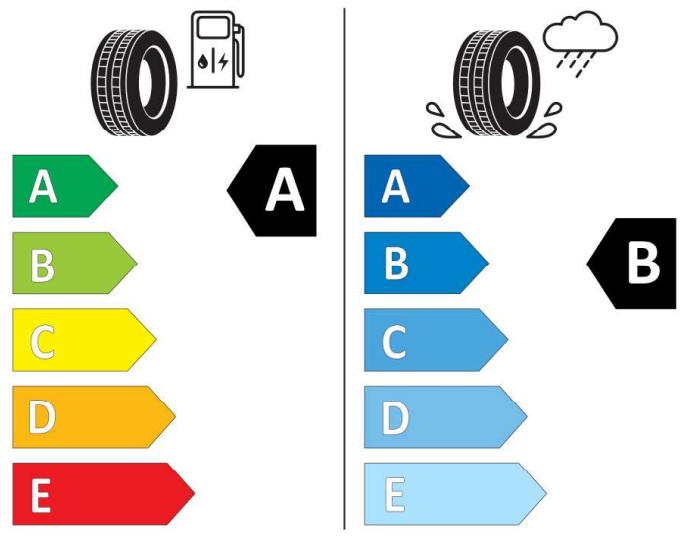

GOODYEAR

546793

205/60R16 92 V

Cl