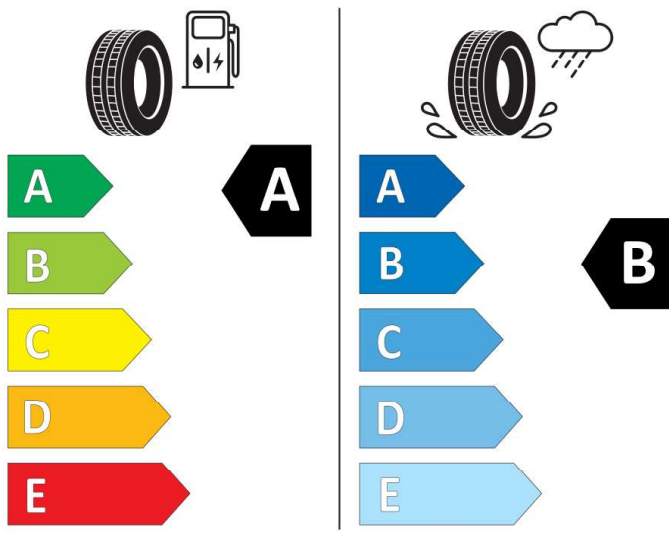

Cl

2020/740

GOODYEAR

546793

205/60R16 92 V

Cl

2020/740

GOODYEAR