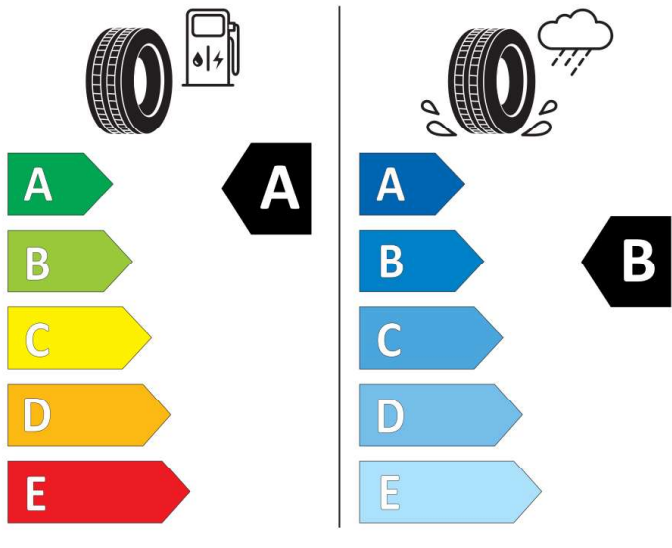

GOODYEAR

546793

205/60R16 92 V

Cl

2020/740