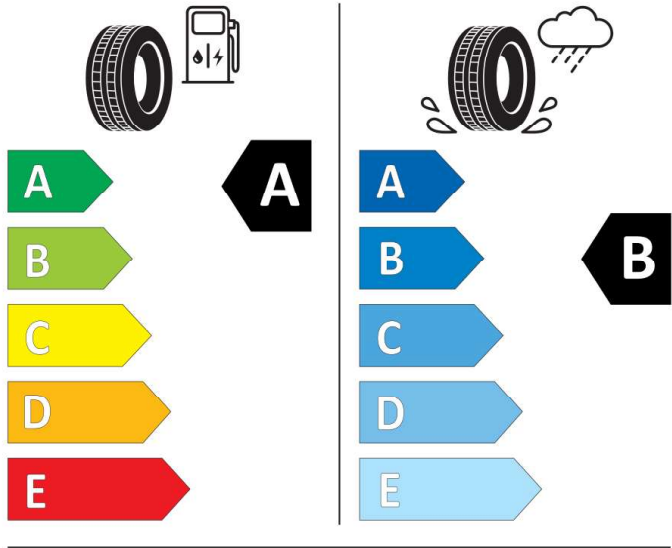

GOODYEAR

546793

205/60R16 92 V

cl

2020/740

GOODYEAR

546793

205/60R16 92 V