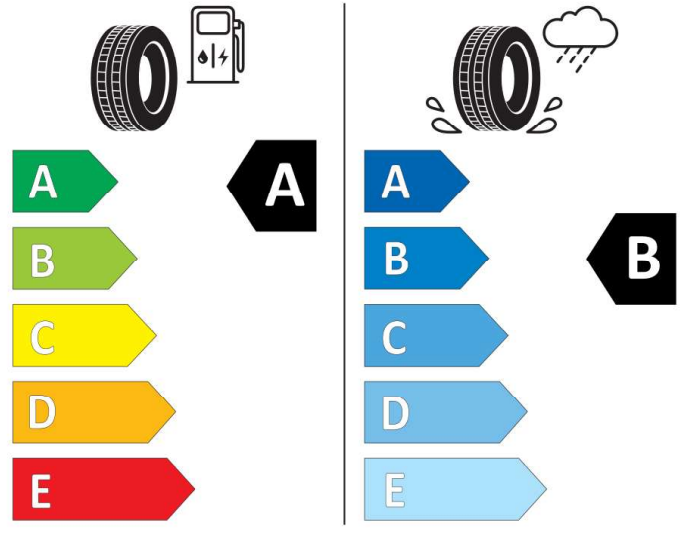

GOODYEAR

546793

205/60R16 92 V

Cl

2020/740