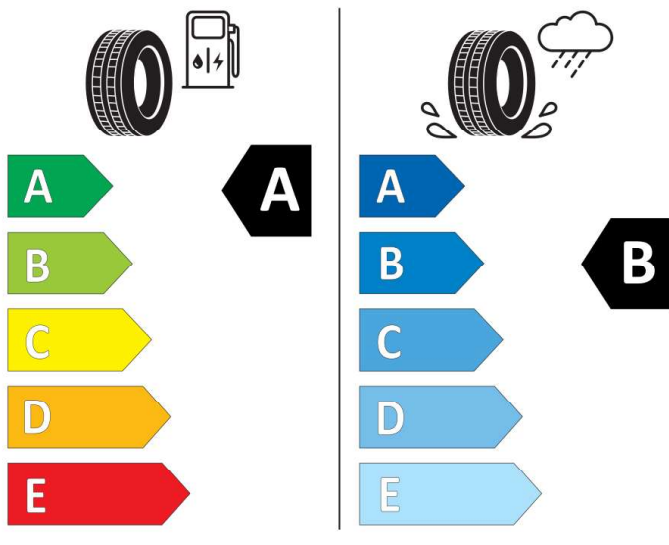

GOODYEAR

546793

205/60R16 92 V

Cl

2020/740