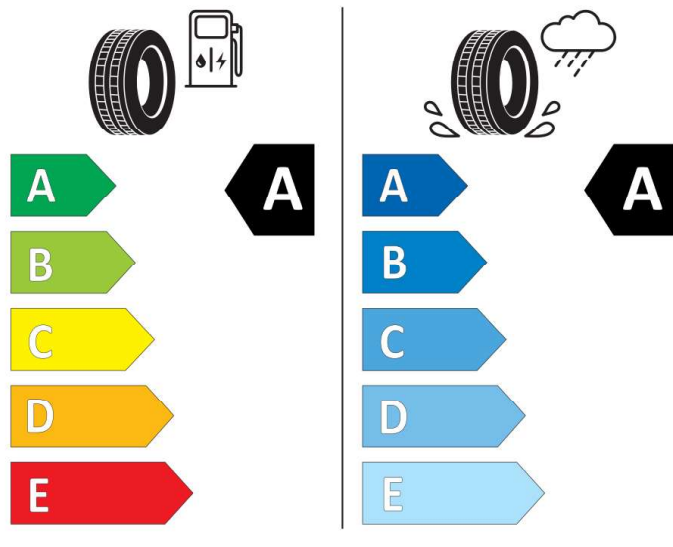

2020/740

BRIDGESTONE

13950

205/60 R16 92 V

Cl