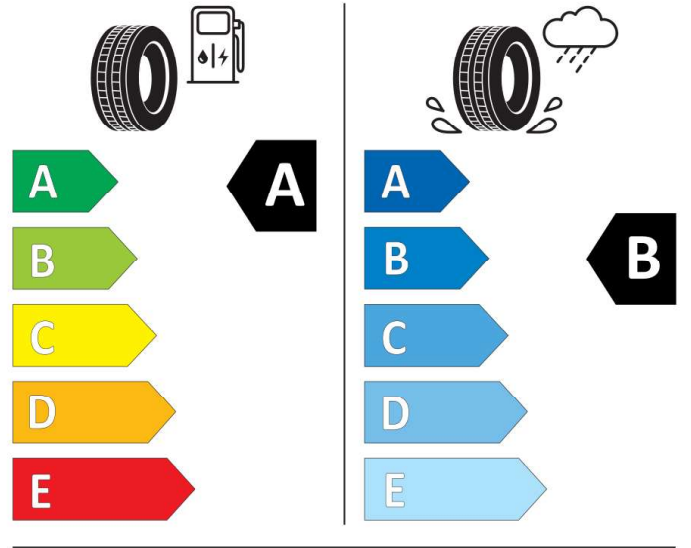

GOODYEAR

546793

205/60R16 92 V

cl

2020/740