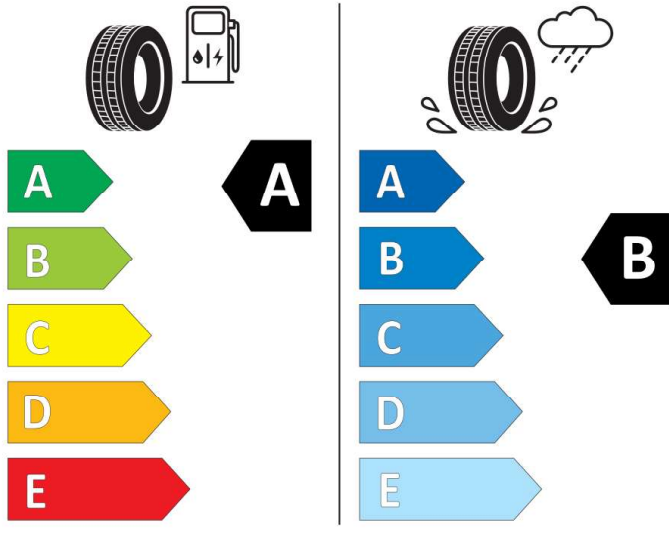

GOODYEAR

546793

205/60R16 92 V

Cl

2020/740

GOODYEAR

546793

205/60R16 92 V