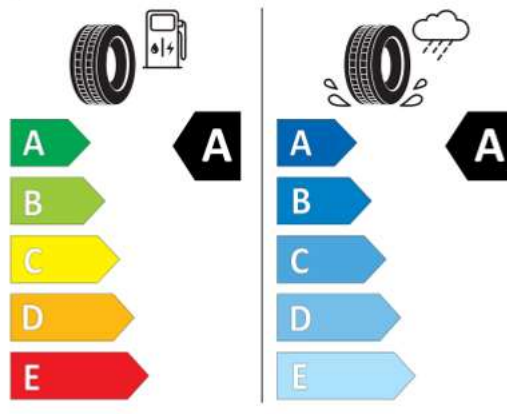

EU Reifenkennzeichnung

(1/1)

Informationen zur EU Reifenkennzeichnung

https://ec.europa.eu/info/energy-climate-change-environment/standards-tools-and-labels/products-labelling-rules-and-requirements/energy-label-and-ecodesign/energy-efficient-products/tyres_en

2020/740

Produktdatenblatt

<https://eprel.ec.europa.eu/api/products/tyres/2428098/fiches?noRedirect=false&language=DE>

Continental 0314085

215/55 R 17 94 T C1

2020/740

Produktdatenblatt

<https://eprel.ec.europa.eu/api/products/tyres/1437525/fiches?noRedirect=false&language=DE>