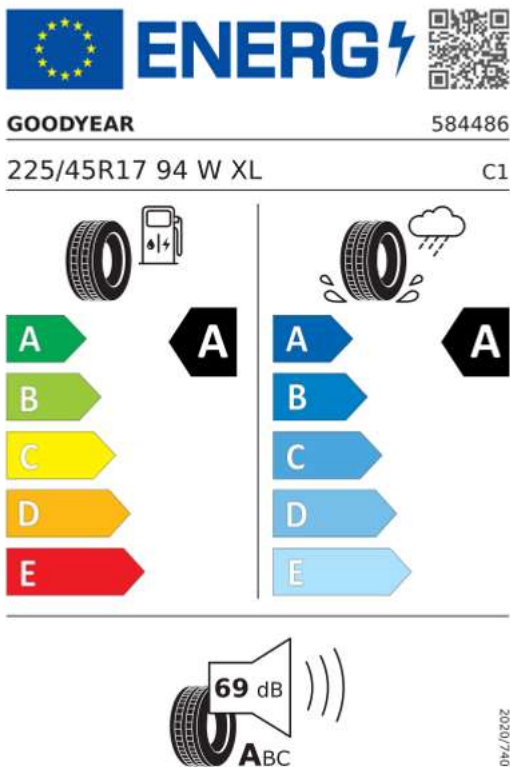

## Informationen zur EU Reifenkennzeichnung

[https://ec.europa.eu/info/energy-climate-change-environment/standards-tools-and-labels/products-labelling-rules-and-requirements/energy-label-and-ecodesign/energy-efficient-products/tyres\\_en](https://ec.europa.eu/info/energy-climate-change-environment/standards-tools-and-labels/products-labelling-rules-and-requirements/energy-label-and-ecodesign/energy-efficient-products/tyres_en)

### Hauptbereifung

H1V  
Reifen 225/45 R 17