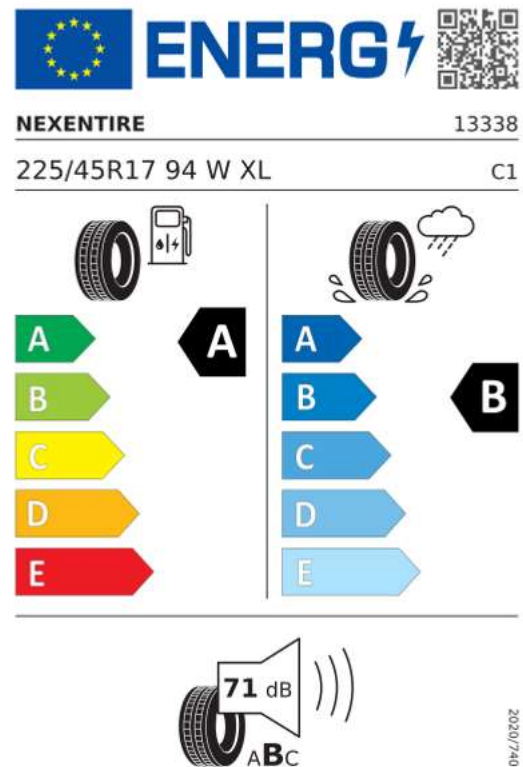

Produktdatenblatt

<https://eprel.ec.europa.eu/api/products/tyres/1533395/fiches?noRedirect=false&language=DE>